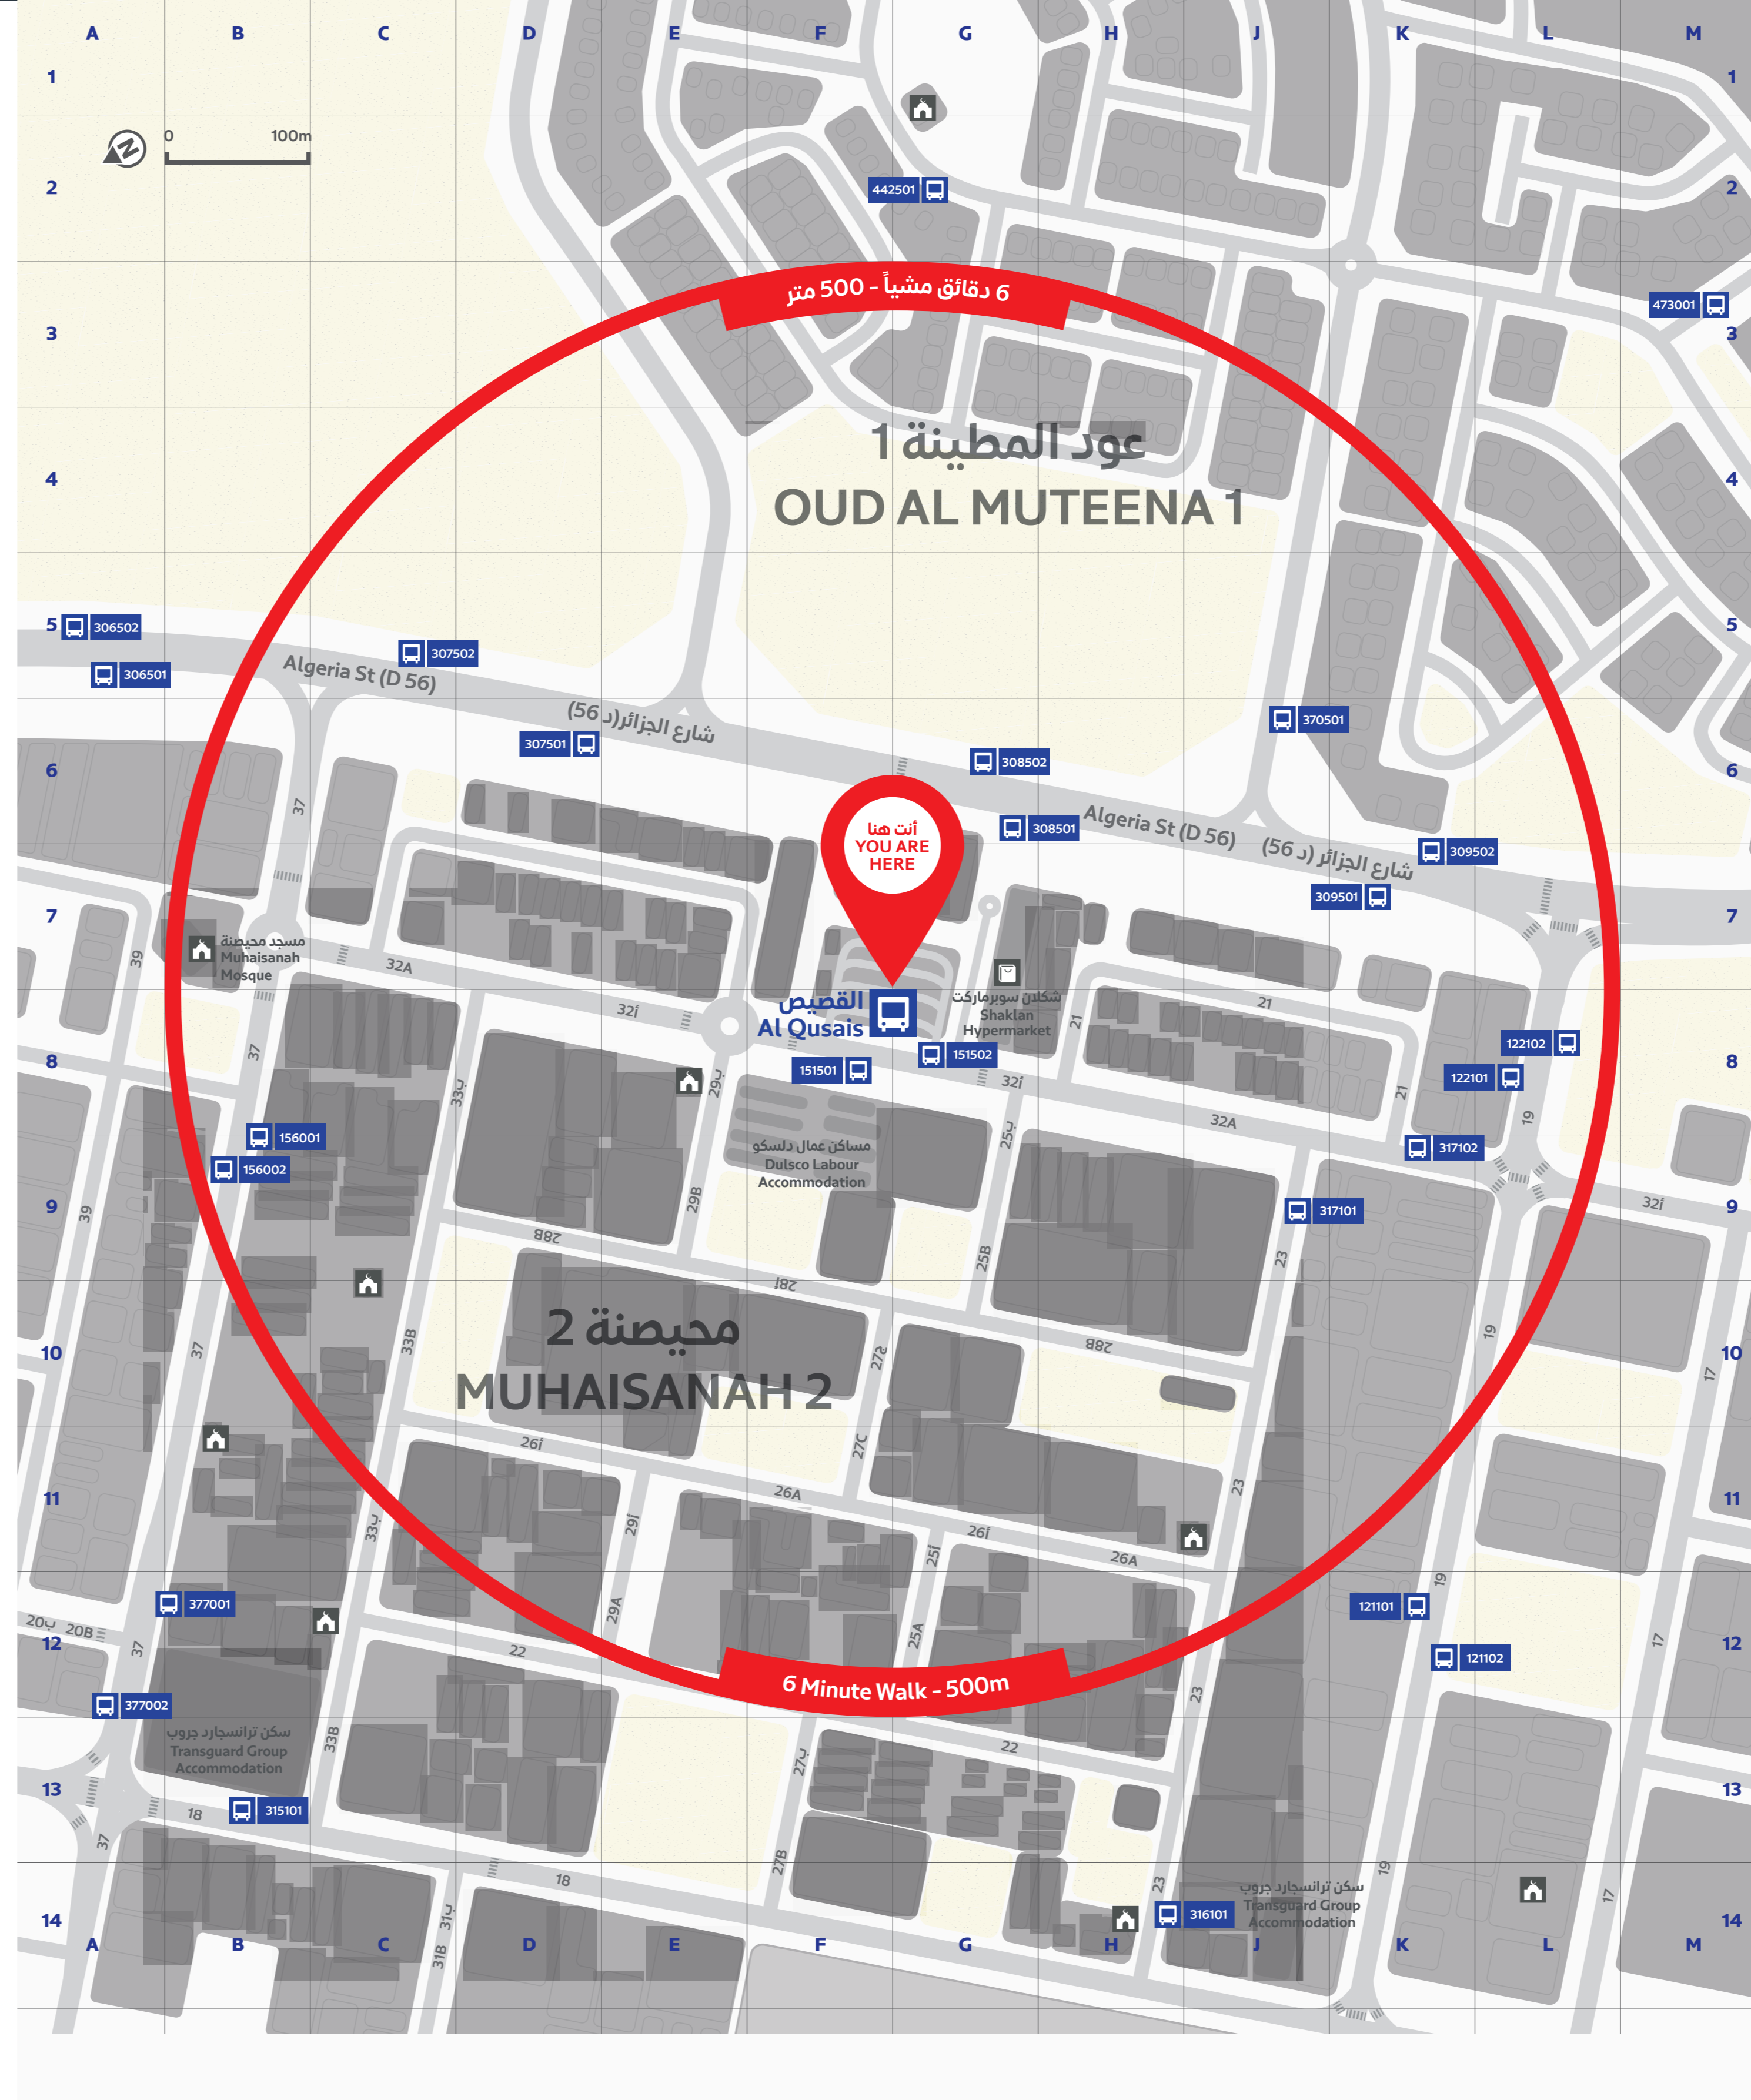

RTA

RTA Logo

محطة حافلات القصيص

Al Qusais Bus Station

Find Your Bus

مسار Bay	Route	أكثر حافلتك
1	33	القبية
2	32C	السطوة
3	63E	القوز
4	13B	سوق الذهب
5	34	الجوائج 2
5	34	اتصالات
6	97	جبل علي الصناعية
7	13A	سوق الذهب
8	13D	سوق الذهب

للمزيد من المعلومات عن المسارات ولشراء التذاكر، الرجاء التوجه إلى ماكينة بيع التذاكر
For more route information and to buy tickets, please use the Ticket Vending Machine